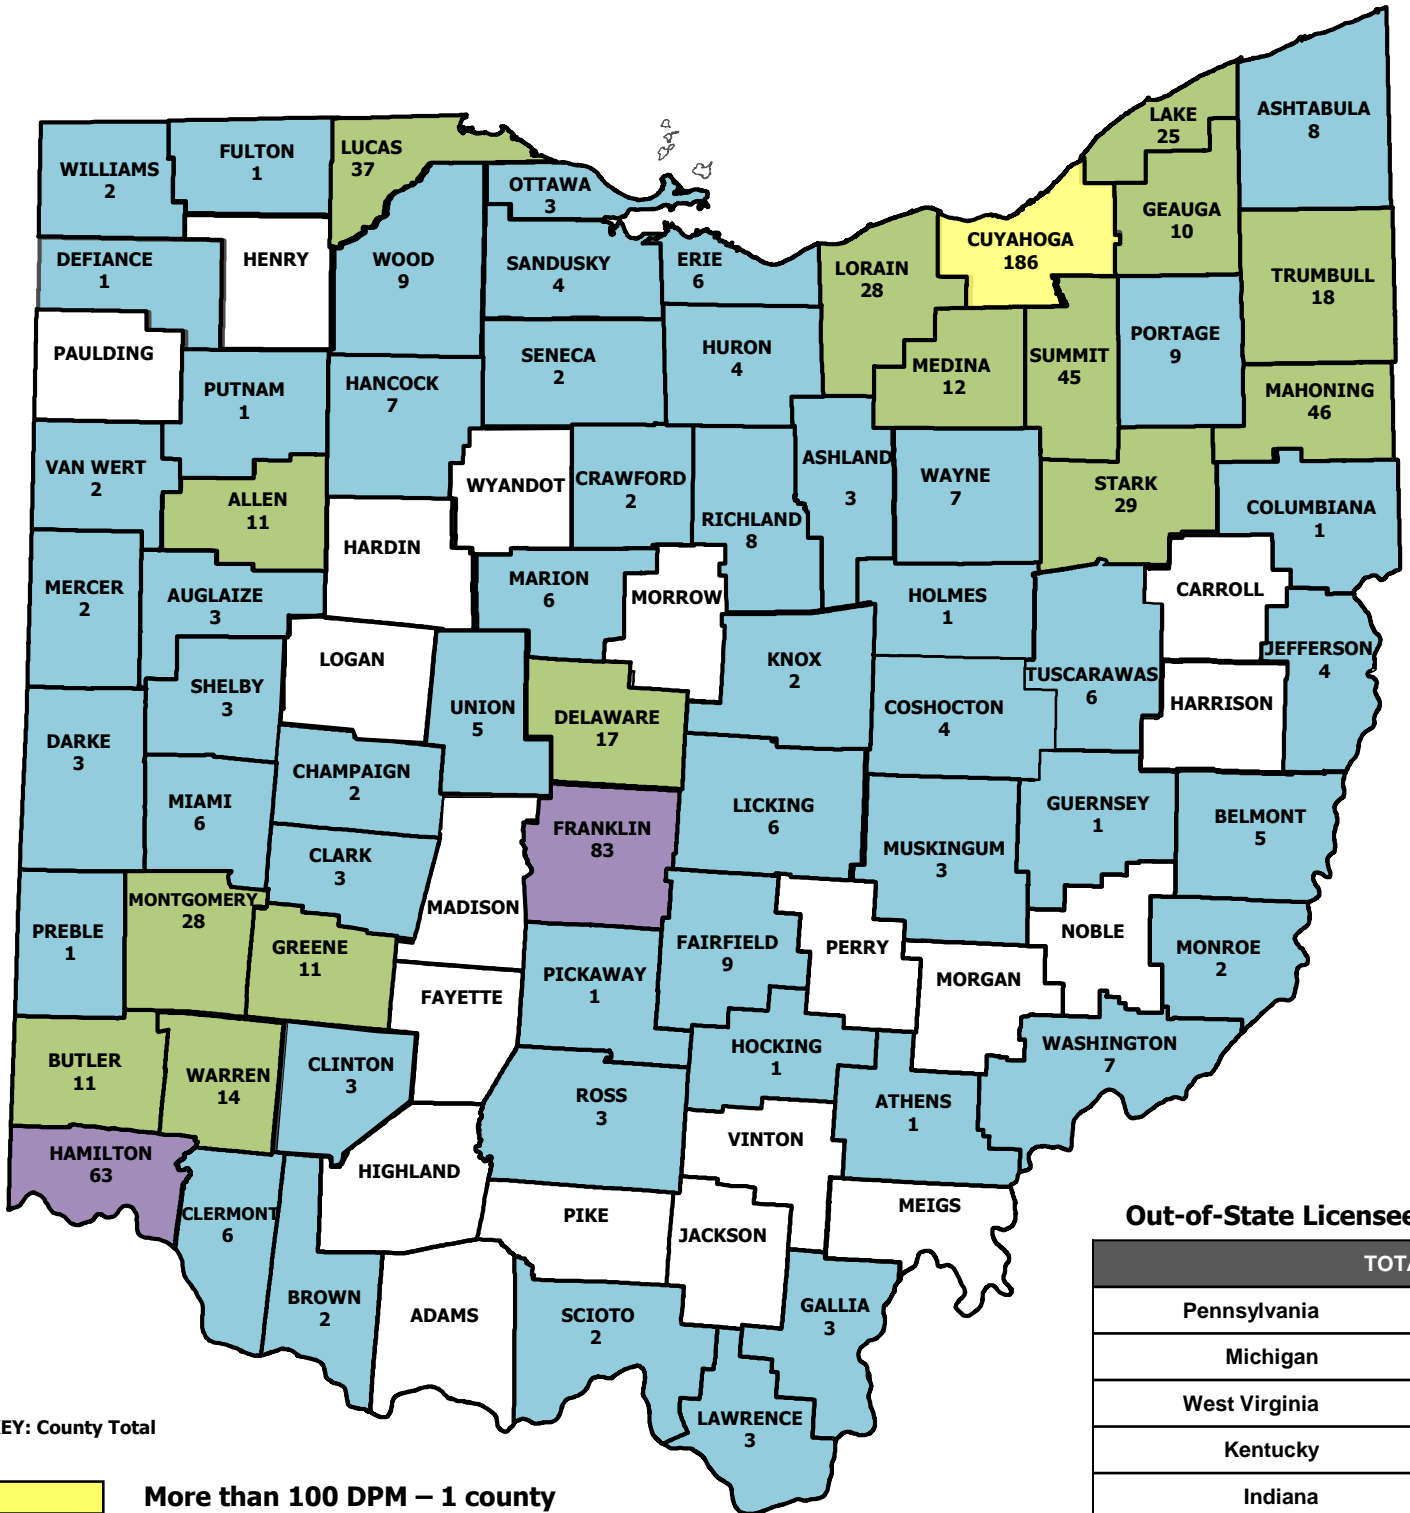

Geographical Distribution of DPM Licensees 863 total in-state DPMs – Sept. 30, 2019

Out-of-State Licensees

	TOTAL
Pennsylvania	16
Michigan	13
West Virginia	6
Kentucky	12
Indiana	12
Other States	66
Total out-of-state DPM	125
GRAND TOTAL – All DPM with Ohio license	988

KEY: County Total

- More than 100 DPM – 1 county
- 50 – 99 DPM – 2 counties
- 10 – 49 DPM – 15 counties
- Less than 10 DPM – 52 counties
- No DPM – 19 counties